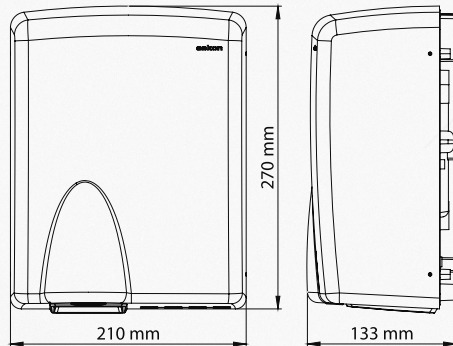

**Industry best
warranty**

Heavy Duty

**High Speed
Motor**

Power Efficient

Made in India

Fast hand drying