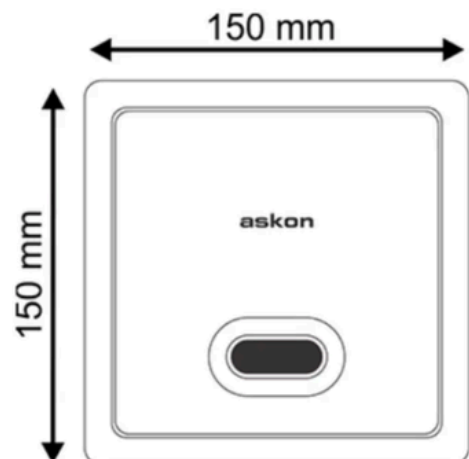

URINAL SENSOR

AS 06-IR (E) / AS 06-IR (B)

Touchless operation

AC / DC versions available

Hygienic Environment

Easy to install and service

Sleek design

Made with Premium Materials

Model Number	AS 06-IR (E) / AS 06-IR (B)
Installation	Concealed
Operation	Sensor operated
Inlet and outlet connections	1/2" B.S.P
Material	Polycarbonate concealed box, aluminium die casting front plate, brass flow control valve, nylon solenoid valve
Power	Battery Version (4 AA Type batteries) Electrical version (230V, 50Hz)
Size	W 150 x H 150 x D 11 mm