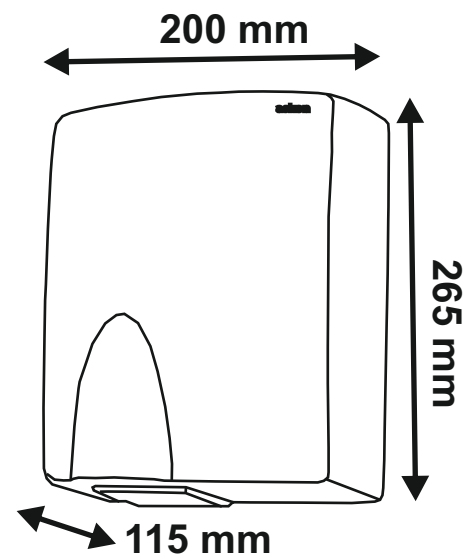

Product Dimensions:

Anti-Vandalism Feature:

45 secs auto cut-off timer with 30 secs safety shutdown feature to prevent misuse & vandalism