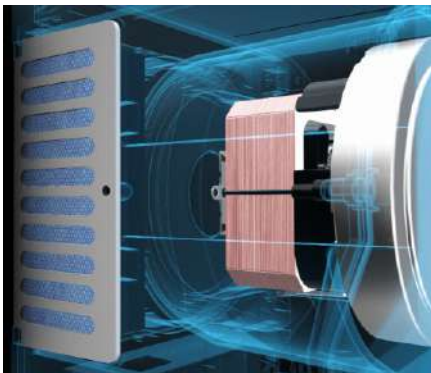

Fire retardant plastics

Does not use heating coil

Anti-microbial additives in plastics for utmost hygiene

HEPA filter access from outside for easy replacement

Solid State Relay eliminates arcing & increase product life

Smartly uses heat energy of motor to aid in drying hands

Heavy duty through flow vacuum motor - 30000 RPM

HEPA filtration blows clean filtered air on hands

Safety & Anti-Vandalism Features:

- 45 secs auto cut-off timer with 30 secs safety shutdown feature to prevent misuse & vandalism
- Motor equipped with thermal cut-off for overheating protection