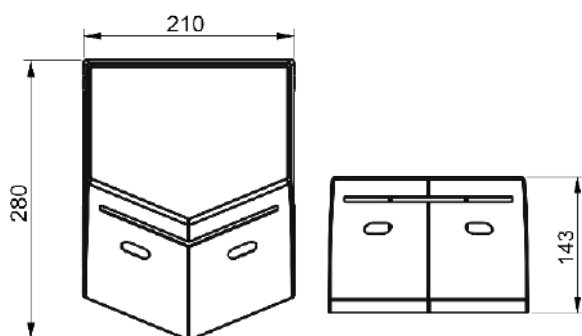

Dimensions:

***Safety Shut down feature:**

After 45 seconds of continuous use, the hand dryer will enter into safety shut down mode for 30 seconds. During these 30 seconds, the hand dryer will not start even if an object is present in front of the sensor. After 30 seconds, the sensor will check if the object has been removed. If not, the hand dryer will not start till it is removed.