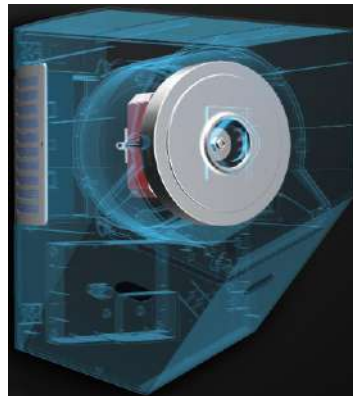

Fire retardant plastics

Does not use heating coil

Anti-microbial additives in plastics for utmost hygiene

HEPA filter access from outside for easy replacement

Solid State Relay eliminates arcing & increase product life

Smartly uses heat energy of motor to aid in drying hands

Heavy duty through flow vacuum motor - 30000 RPM

HEPA filtration blows clean filtered air on hands

Safety & Anti-Vandalism Features:

- 45 secs auto cut-off timer with 30 secs safety shutdown feature to prevent misuse & vandalism
- Motor equipped with thermal cut-off for overheating protection

Specifications for Hand Dryer Model ASH-VJ

Model: ASH-VJ (G)

Model: ASH-VJ

Specifications:

- Material: High impact fire retardant polycarbonate with silver ion technology for life time anti-microbial protection.
- The hand dryer takes in air through HEPA filters which remove 95% of the impurities from hands before blowing it on the hands.
- Motor: 30,000 RPM through flow vacuum motor.
- No heating element. Smartly uses the heat energy from the motor to aid in drying hands.
- Two IR sensors for reliable sensing.
- Size : H 280 x W 210 x D 143 mm
- Type : V Jet • Power Consumption : 1250 W
- Power Consumption in standby: 1W
- Drying time: 12 seconds
- Max. Air Temp. at Outlet : 50°C
- Energy Consumption per drying cycle of 12 seconds : 0.004 Kwh / 15 KJ
- Electrical Input Supply : 230VAC, 50Hz, 1 (10A, 3 pin, ISI certified cord wire provided)
- 45 sec auto cut-off with safety shut down feature*
- Air Speed: 100 m/s • Air Volume: 103 m³/hr
- Operating Noise Level : 80 db @ 1 mtr