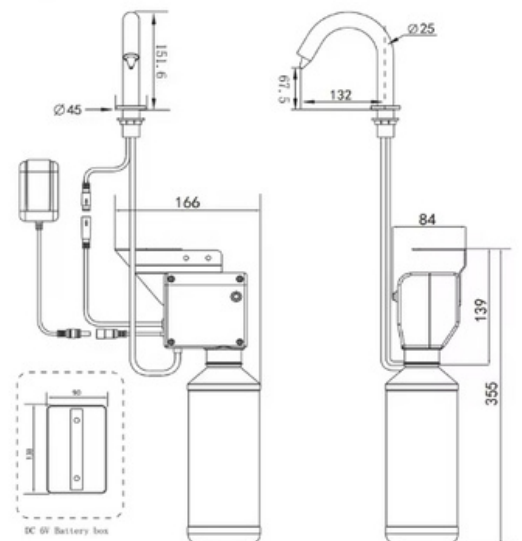

DECK MOUNTED SOAP DISPENSERS

Convenient to use

Reduces Consumption

Touchless operation

Easy to install and service

Space Saving

AC / DC power options

Model Number	ASD-CM-01C
Dispenser Installation	Deck Mounted
Control Box Installation	Under counter
Operation	Sensor Operated
*Power	230V, 50Hz AC (Adaptor provided) Battery Operated Version available on request
Material	Chrome plated brass body, ABS plastic for control box, HDPE for soap bottle
Soap volume	1.2ml per activation
Sensing distance	8cm
Bottle capacity	1000ml