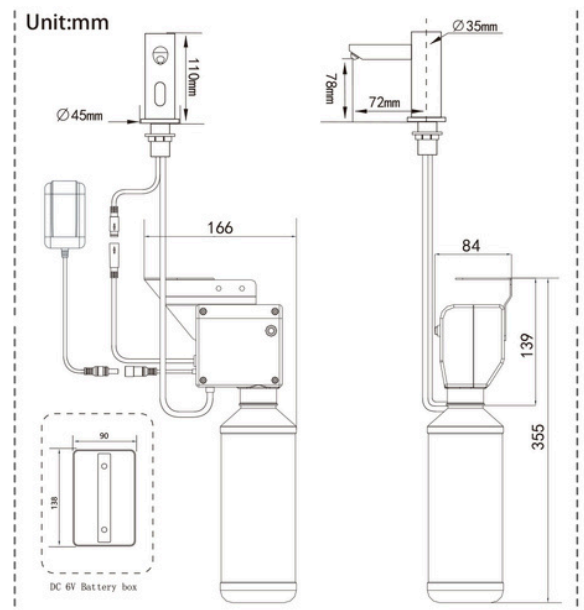

# COUNTER MOUNTED AUTOMATIC SOAP DISPENSER

Convenient to use

Reduces Consumption

Touchless operation

Easy to install and service

Space Saving

AC / DC power options

<b>Model Number</b>	ASD-CM-03C
<b>Dispenser Installation</b>	Counter Mounted
<b>Control Box Installation</b>	Under counter
<b>Operation</b>	Sensor Operated
<b>*Power</b>	230V, 50Hz AC (Adaptor provided) Battery Operated Version available on request
<b>Material</b>	Chrome plated brass body, ABS plastic for control box, HDPE for soap bottle
<b>Soap volume</b>	1.2ml per activation
<b>Sensing distance</b>	8cm
<b>Bottle capacity</b>	1000ml